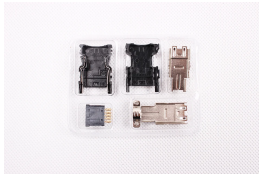

## ENCODER CONNECTOR 36210-0100JL FOR MF-MP, HF-KP, HF-SP MITSUBISHI

New MITSUBISHI ELECTRIC 36210-0100JL  
 Tested and cleaned.  
 24 months guarantee  
 Dedicated courier  
 Delivery across Europe even in 24h

### TECHNICAL DATA

MANUFACTURER	MITSUBISHI ELECTRIC
MODEL	36210-0100JL
CATEGORY	Plugs, connectors, adaptors
WEIGHT [KG]	1.0
HEIGHT [CM]	2.0
LENGHT [CM]	10.0
WIDTH [CM]	7.0

24/7 SUPPORT AVAILABLE  
[+48 71 750 09 78](tel:+48717500978)